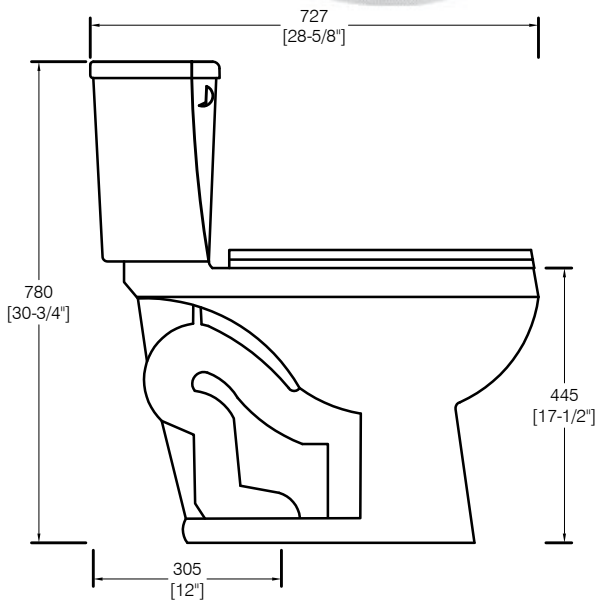

USW-2EL00W-ADA

TWO PIECE TOILET

Style:

- Two Piece Toilet
- Lever Flush
- Elongated Bowl

Materials:

- Vitreous China

Size:

- Overall Size: 28-3/8" x 16-7/8" x 30-3/4"
- Bowl Height: 17-1/2"

Features:

- 1.28 gpf
- Standard 12" rough-in

Certifications:

- cUPC
- ADA Compliant

Available Color/Finish

White

Models Available:

- USW-2EL00W-ADA