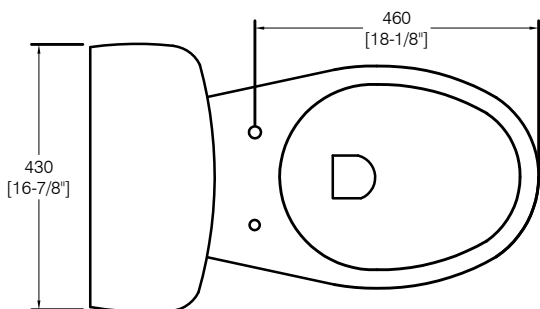

USW-2EL00W-ADA

TWO PIECE TOILET

Style:

- Two Piece Toilet
- Lever Flush
- Elongated Bowl

Materials:

- Vitreous China

Size:

- Overall Size: 28-3/8" x 16-7/8" x 30-3/4"
- Bowl Height: 17-1/2"

Features:

- 1.28 gpf
- Standard 12" rough-in

Certifications:

- cUPC
- ADA Compliant

Available Color/Finish

White

Models Available:

- USW-2EL00W-ADA